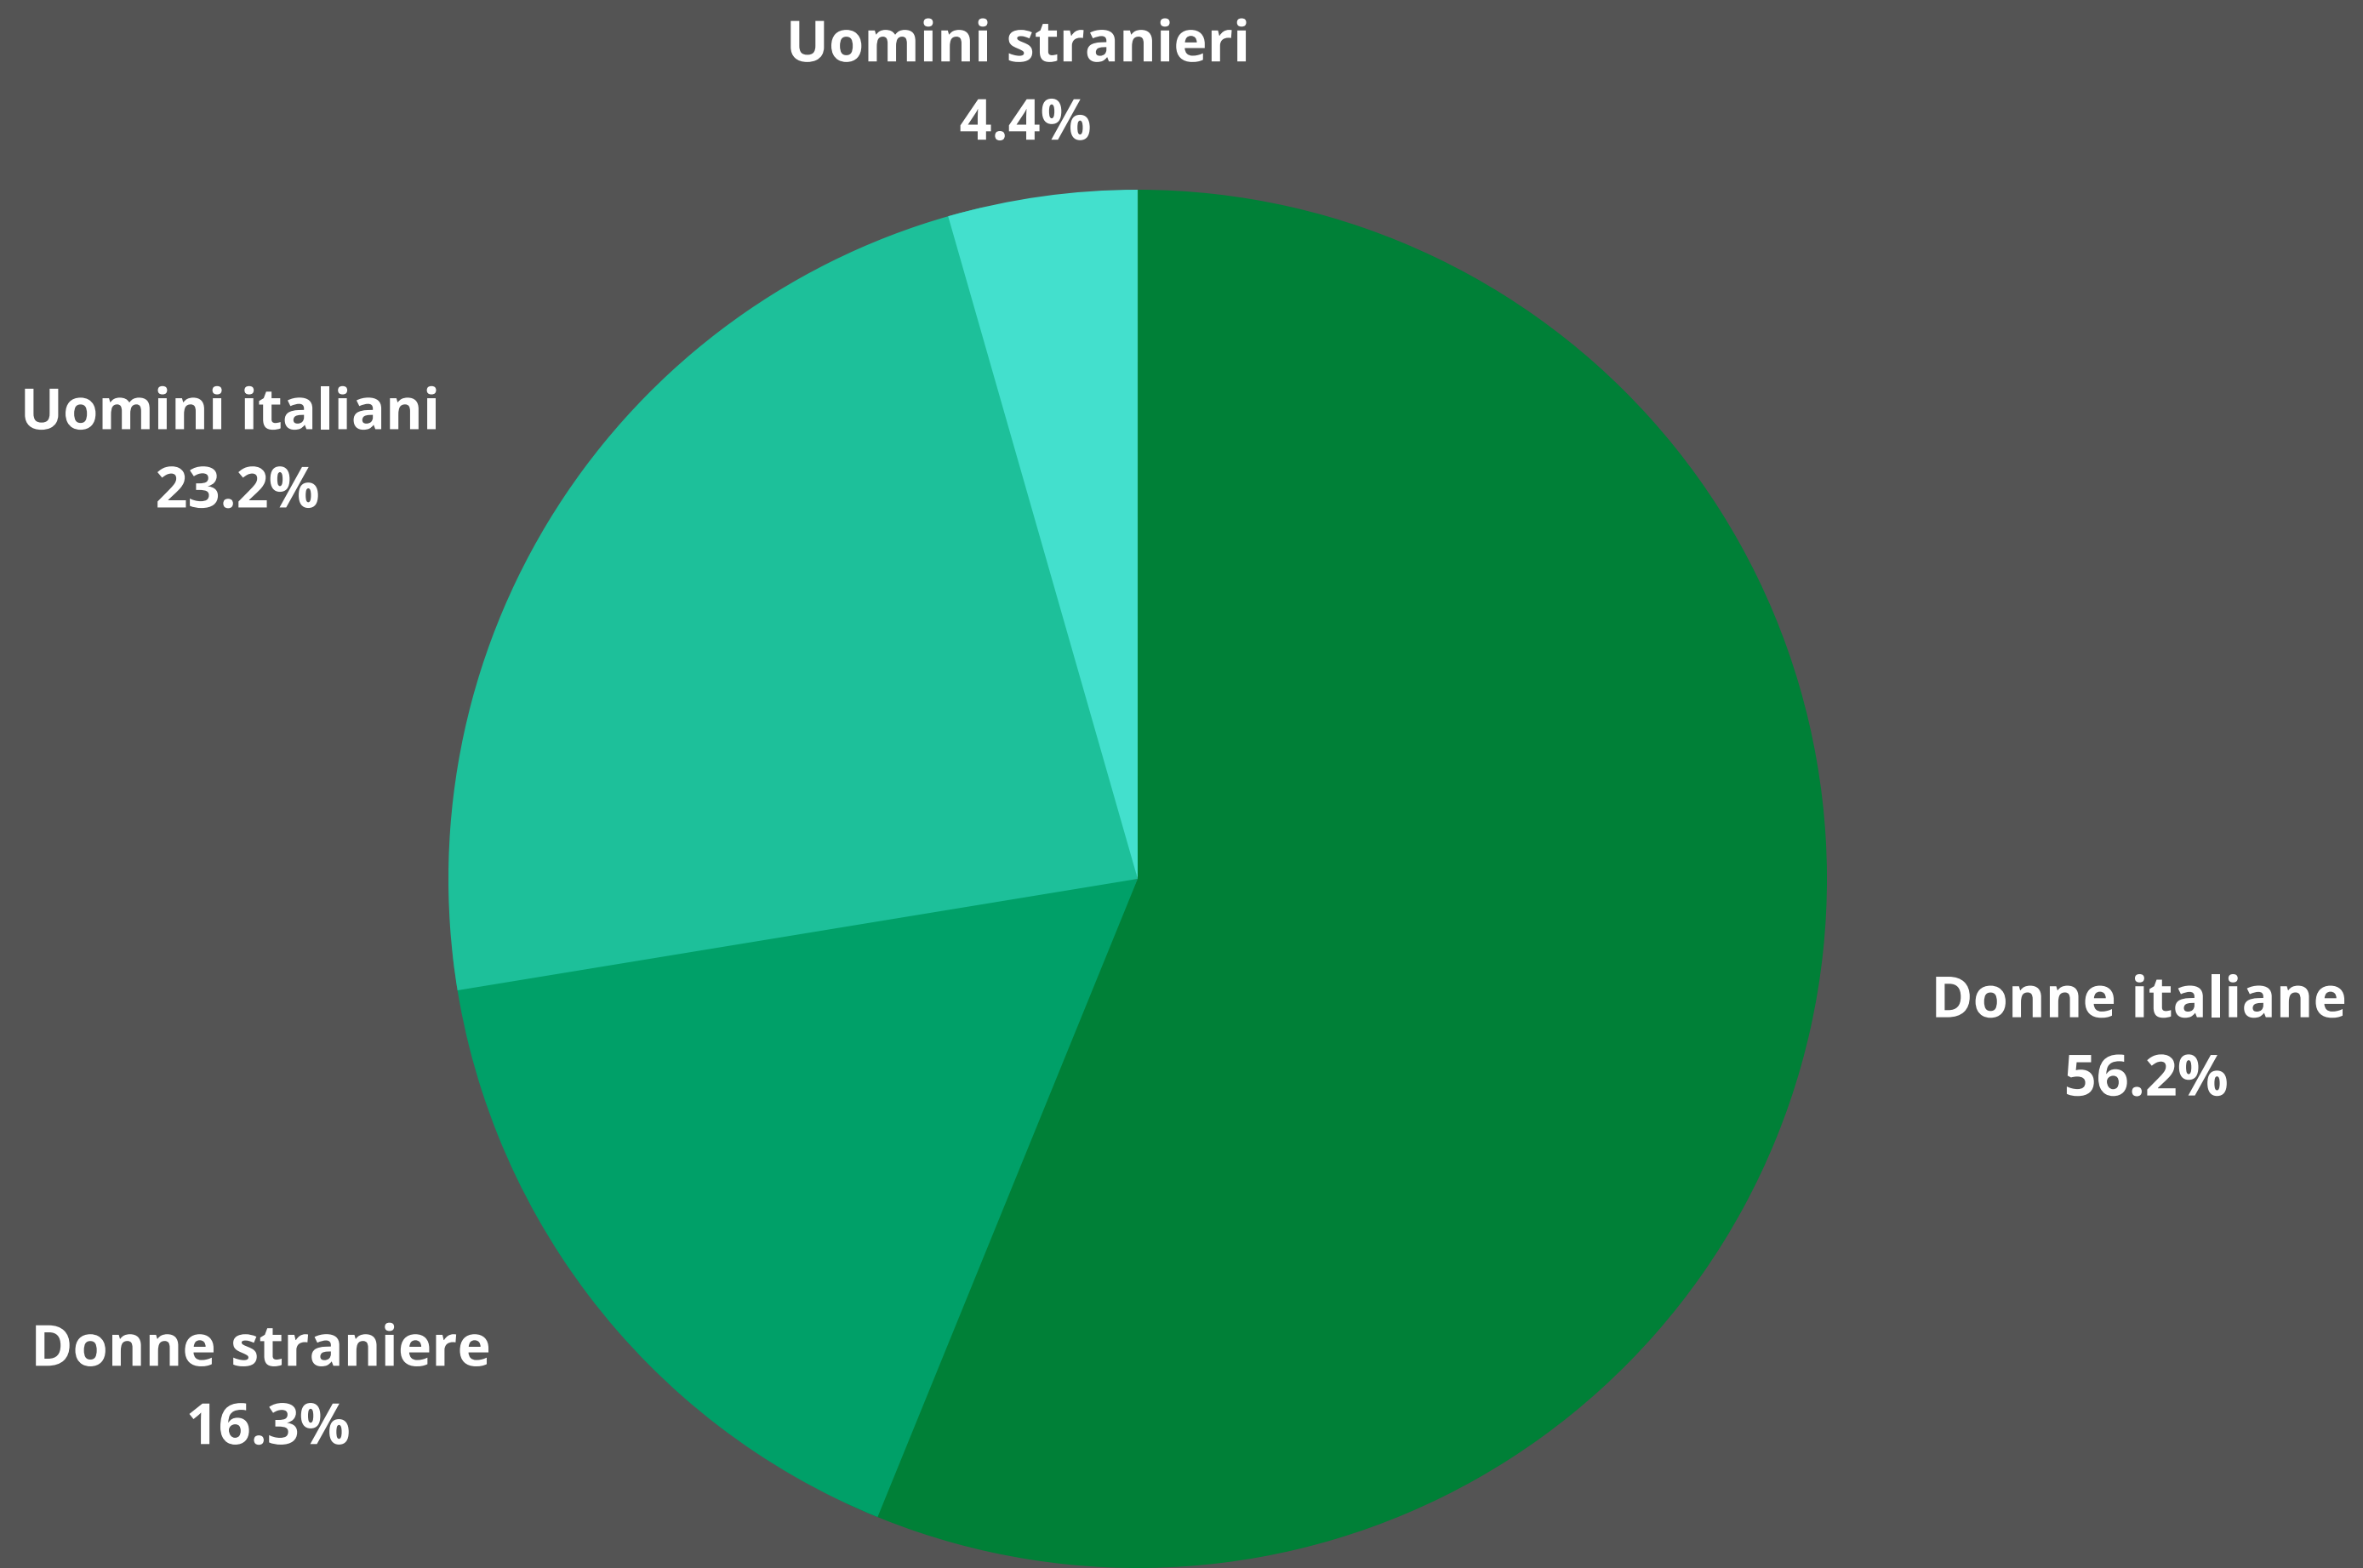

The background is a dark blue color. It features several decorative elements made of thin, light pink lines. These lines form wavy, flowing patterns that sweep across the top and bottom of the frame. The lines are most dense in the corners and become sparser towards the center. The overall effect is a modern, dynamic, and artistic design.

GRAFICI DIMISSIONI

ANNO 2021

Donne

Fonte: Ispettorato del Lavoro di Asti

Uomini

Fonte: Ispettorato del Lavoro di Asti