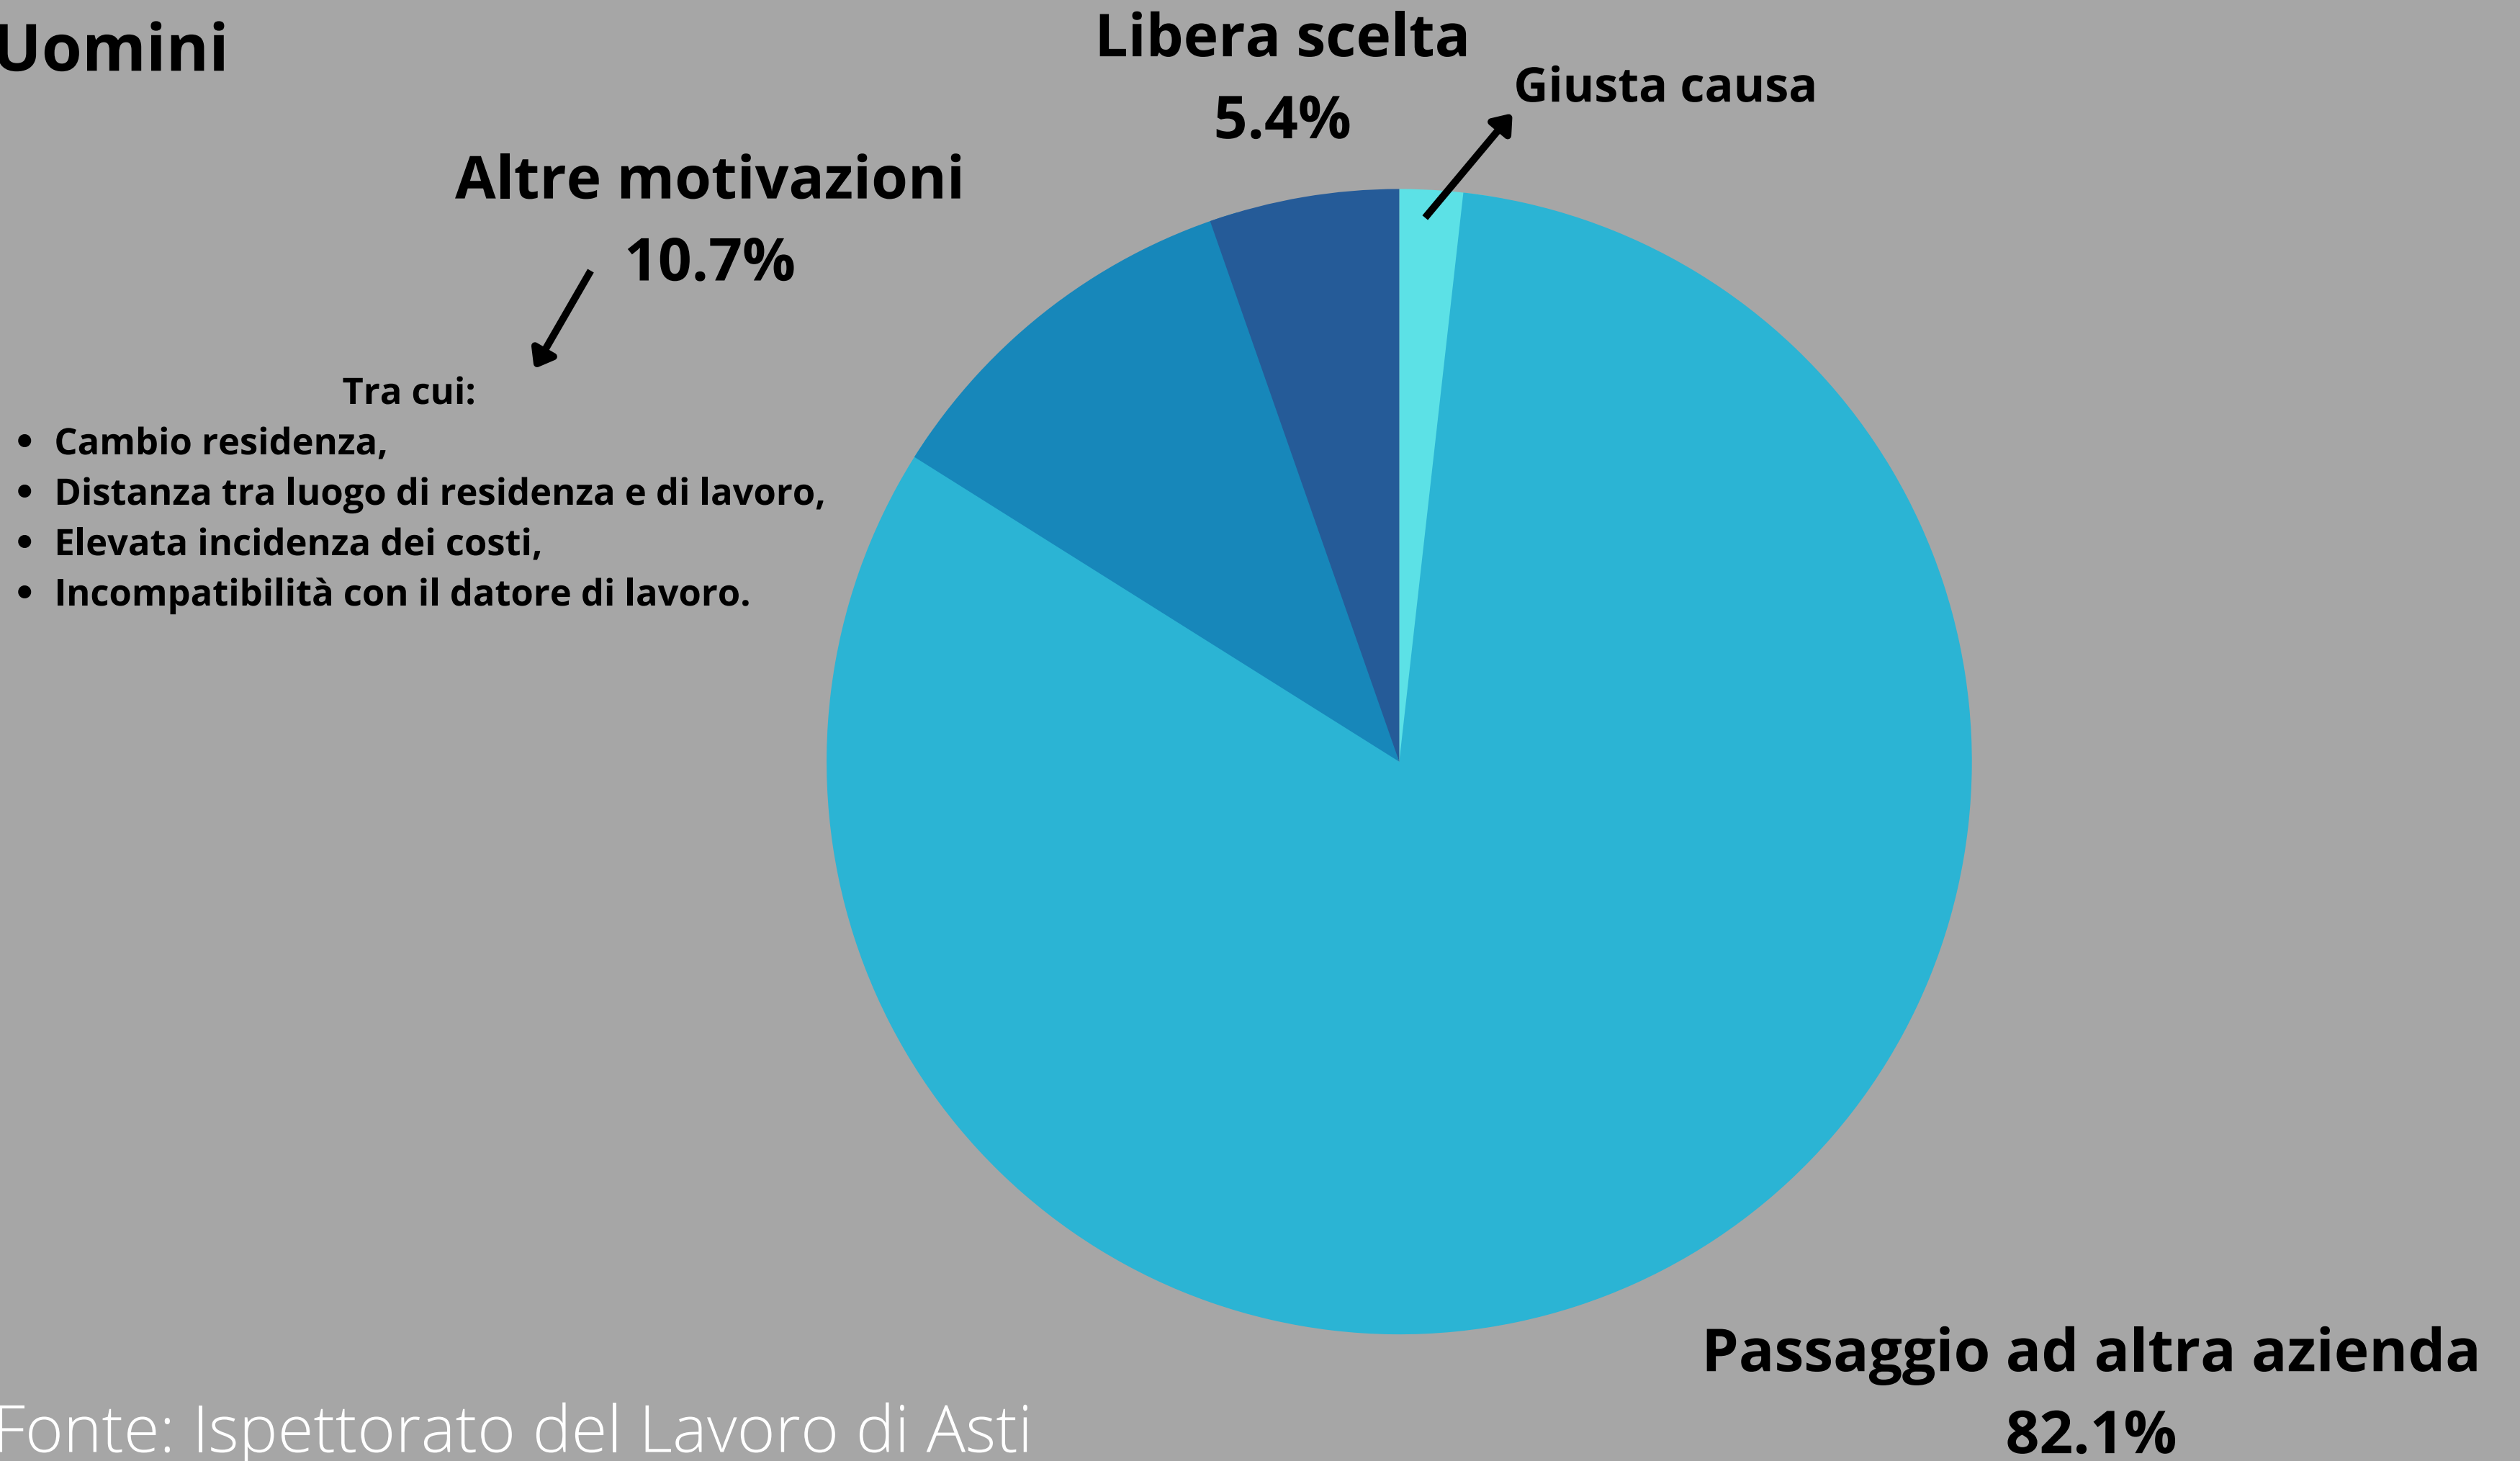

The background is a dark blue color. It features several decorative elements made of thin, light pink lines. These lines form wavy, flowing patterns that sweep across the top and bottom of the frame. The lines are most dense in the corners and become sparser towards the center. The overall effect is a modern, dynamic, and artistic design.

GRAFICI DIMISSIONI

ANNO 2021

Donne

Fonte: Ispettorato del Lavoro di Asti

Uomini

Fonte: Ispettorato del Lavoro di Asti