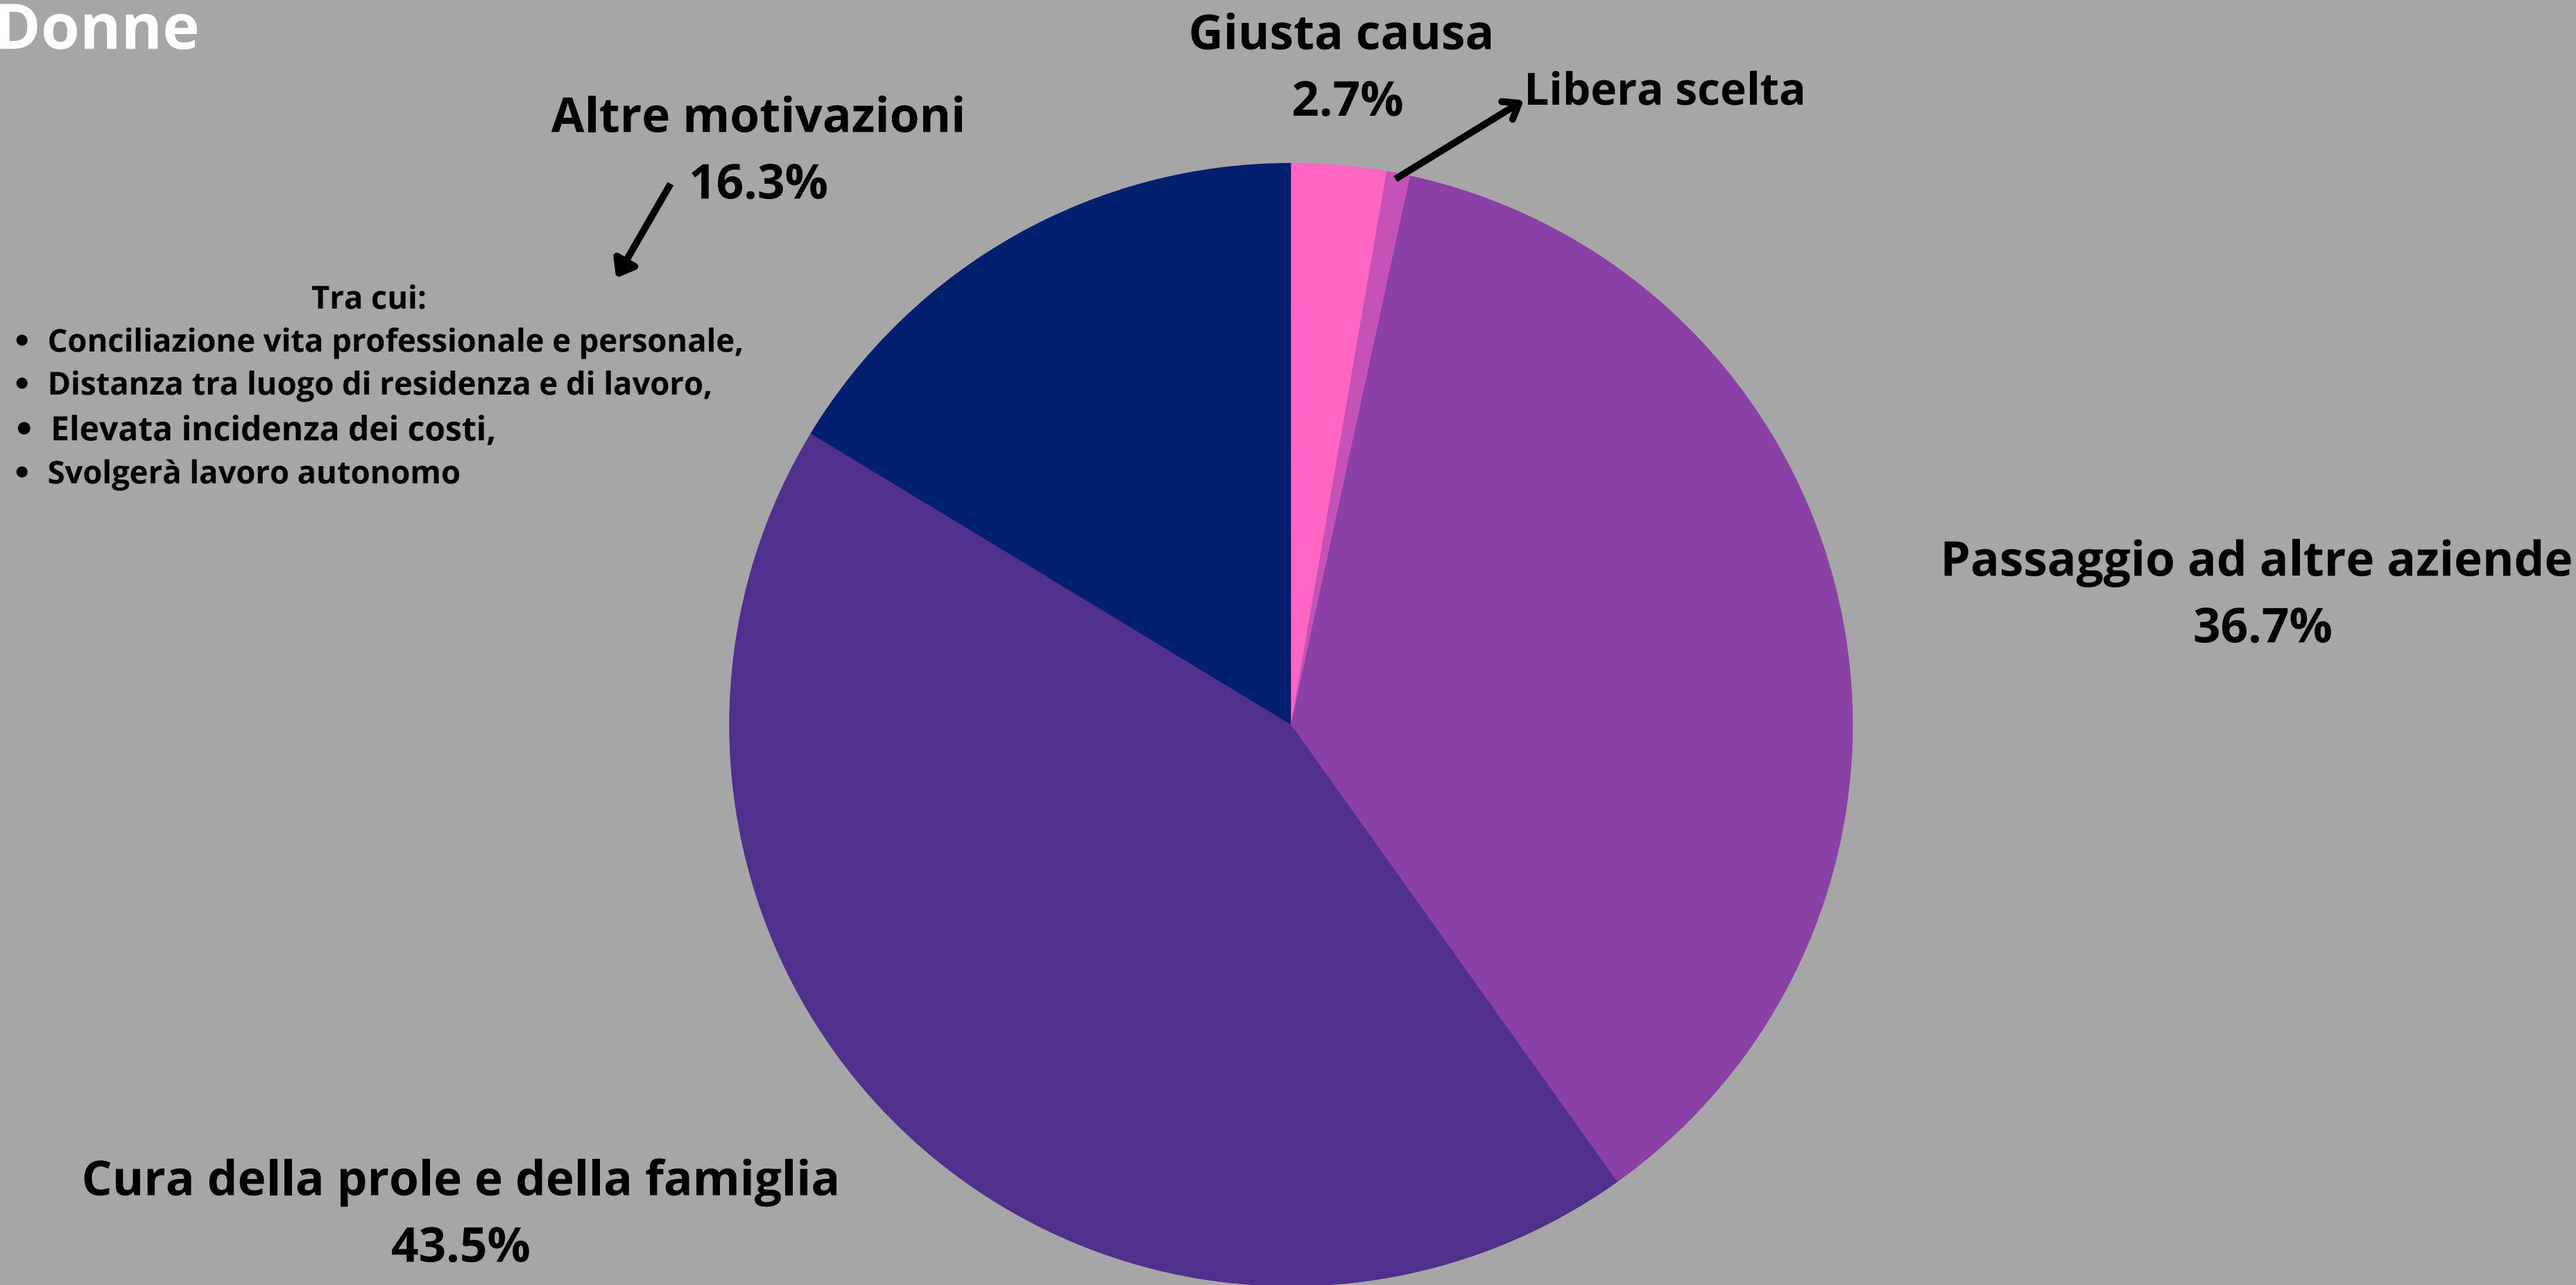

The background is a dark blue color. It features several decorative elements made of thin, light pink lines. These lines form wavy, flowing patterns that sweep across the top and bottom of the frame. The lines are most dense in the corners and become sparser towards the center. The overall effect is a modern, dynamic, and artistic design.

GRAFICI DIMISSIONI

ANNO 2021

Donne

Fonte: Ispettorato del Lavoro di Asti

Uomini

Fonte: Ispettorato del Lavoro di Asti